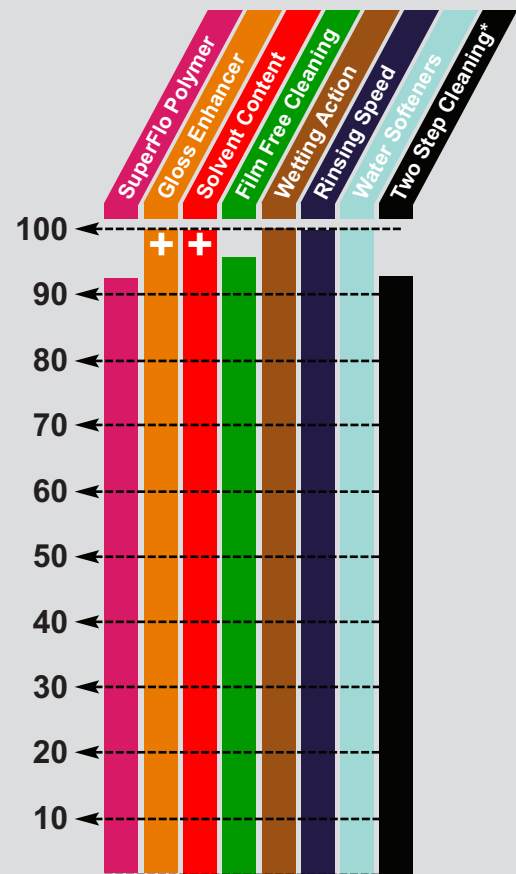

TRUCK WASH

NEVER DULL

Contains citrus solvents that safely clean tractor/trailer bodies.

One drum pak of NEVER DULL makes **55 GALLONS** of a Severe Duty Extract.

**55 GALLONS
SALE \$139.00**

Contains a heavy concentration of d'Limonene solvents, 'buffered' heavy duty builders, surfactants, 'quick rinse' agents and silicone based gloss enhancers.

Available Sizes:

55 to 110 Gallon Drum Pak	#ND55	\$182.00
30 to 60 Gallon Drum Pak	#ND30	\$119.58
5 to 10 Gallon Drum Pak	#ND5	\$ 50.00

SHIPPING INCLUDED

To determine which product is best suited for your operation see the inside front cover for the explanation of this chart.

USE THIS PRODUCT on expensive vehicles that are washed every 1-2 weeks. Contains special 'buffering' agents that help guard against streaks and surface 'dulling.' Contains Gloss Enhancers.

...EnviroSpec's quality & performance is a constant journey, not a destination.